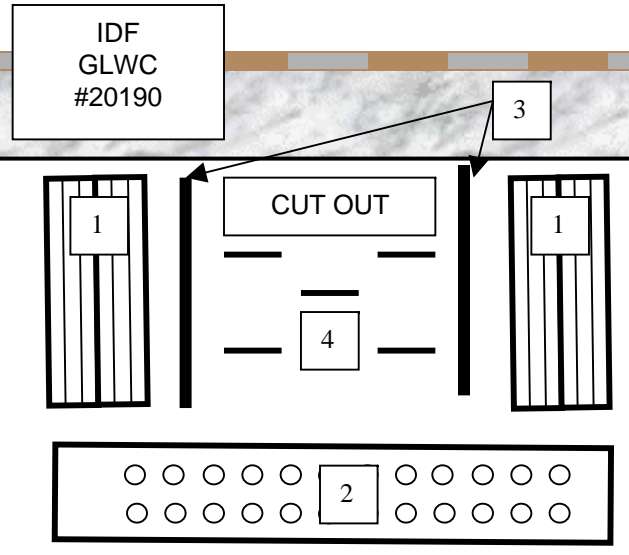

1/14/2009

Copyright Great Lakes Wire & Cable, Inc.

www.greatwire.com

Features & Benefits

Features

Specs

Price List

- By pre-wiring the IDF you can wire a customer circuit to their cabinet in a matter of minutes
- Cut-outs in the rear and the side allow for easy cabling.
- GLWC provides the total cabling solution including cable, connectors and IDF.

Loaded IDF

Features

Specs

Price List

1/14/2009

www.greatwire.com

■ IDF Solution for Level (3) Communications

Features

Specs

Price List

1/14/2009

Copyright Great Lakes Wire & Cable, Inc.

www.greatwire.com

■ Panel layout

Features

Specs

Price List

#1 WIRE WRAP 66 M150
BLOCK
GLWC# 66M150WW

#2 19" RACK MOUNT
48 PORT DS3 PANEL
(24 DS3'S)

#3 LACING BAR'S

#4 6 - WIRE MGMT
RINGS

1/14/2009

Copyright Great Lakes Wire & Cable, Inc.

www.greatwire.com