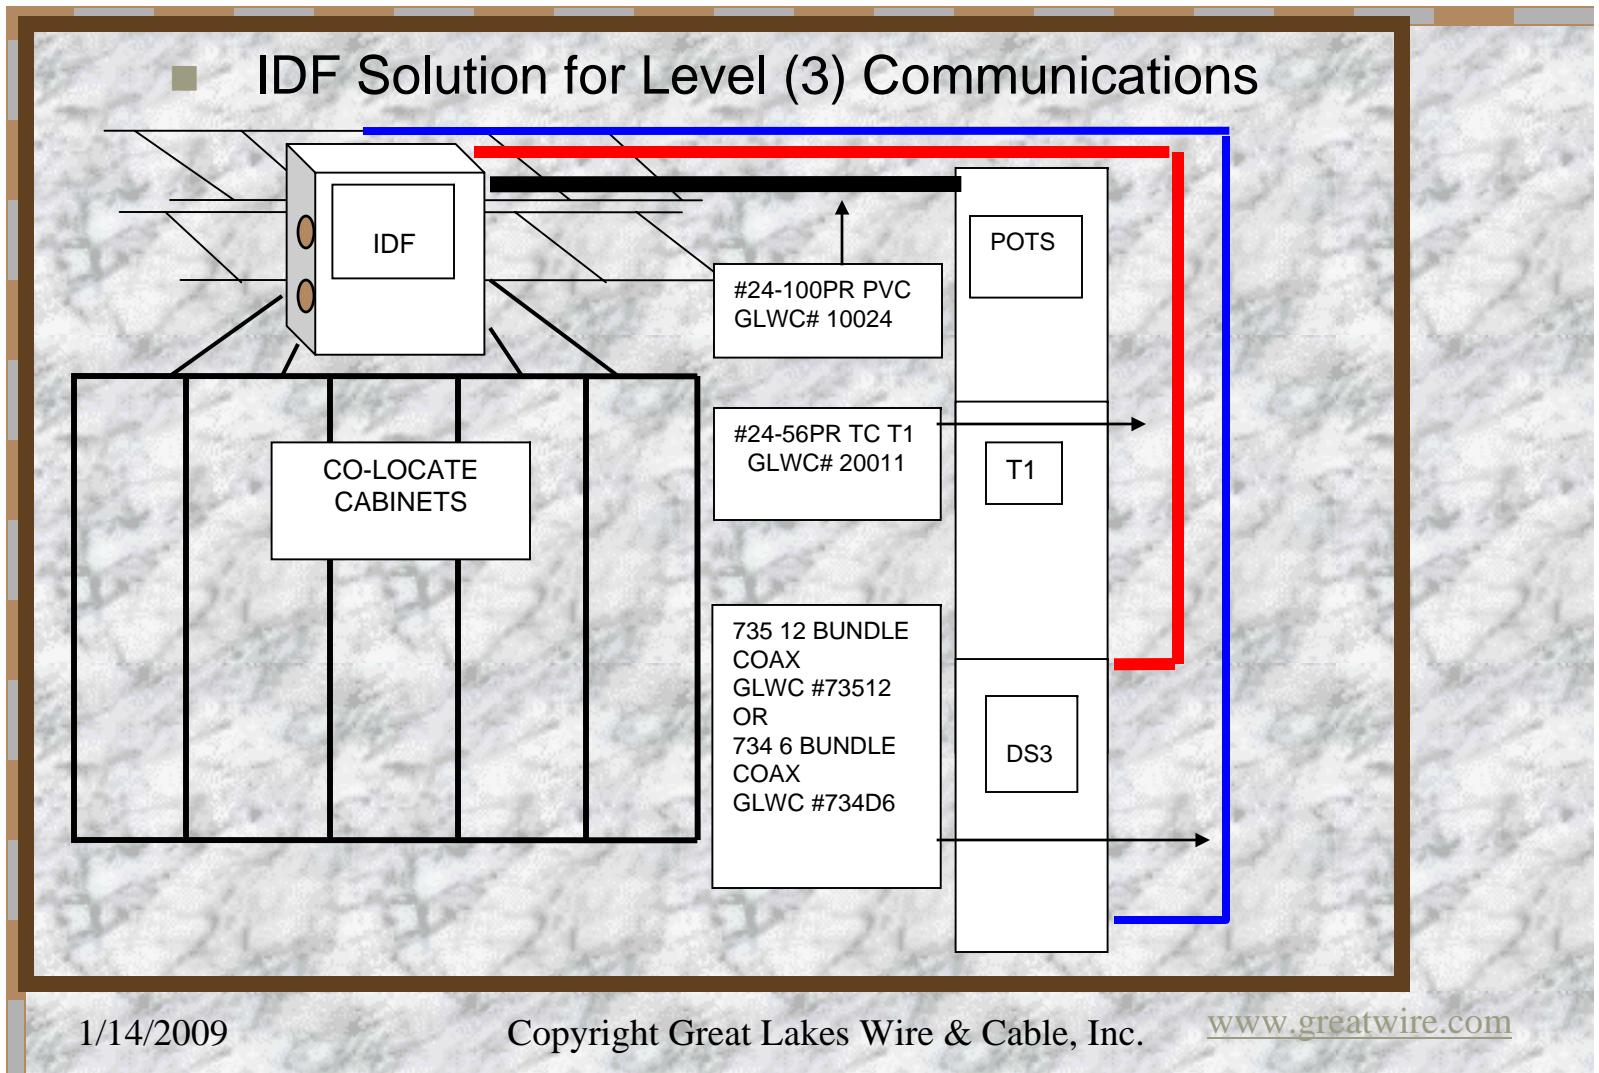

1/14/2009

Copyright Great Lakes Wire & Cable, Inc.

www.greatwire.com

Features & Benefits

Features

Specs

Price List

- By pre-wiring the IDF you can wire a customer circuit to their cabinet in a matter of minutes
- Cut-outs in the rear and the side allow for easy cabling.
- GLWC provides the total cabling solution including cable, connectors and IDF.

Loaded IDF

Features

Specs

Price List

1/14/2009

www.greatwire.com

■ IDF Solution for Level (3) Communications

Features

Specs

Price List

1/14/2009

Copyright Great Lakes Wire & Cable, Inc.

www.greatwire.com

■ Panel layout

Features

Specs