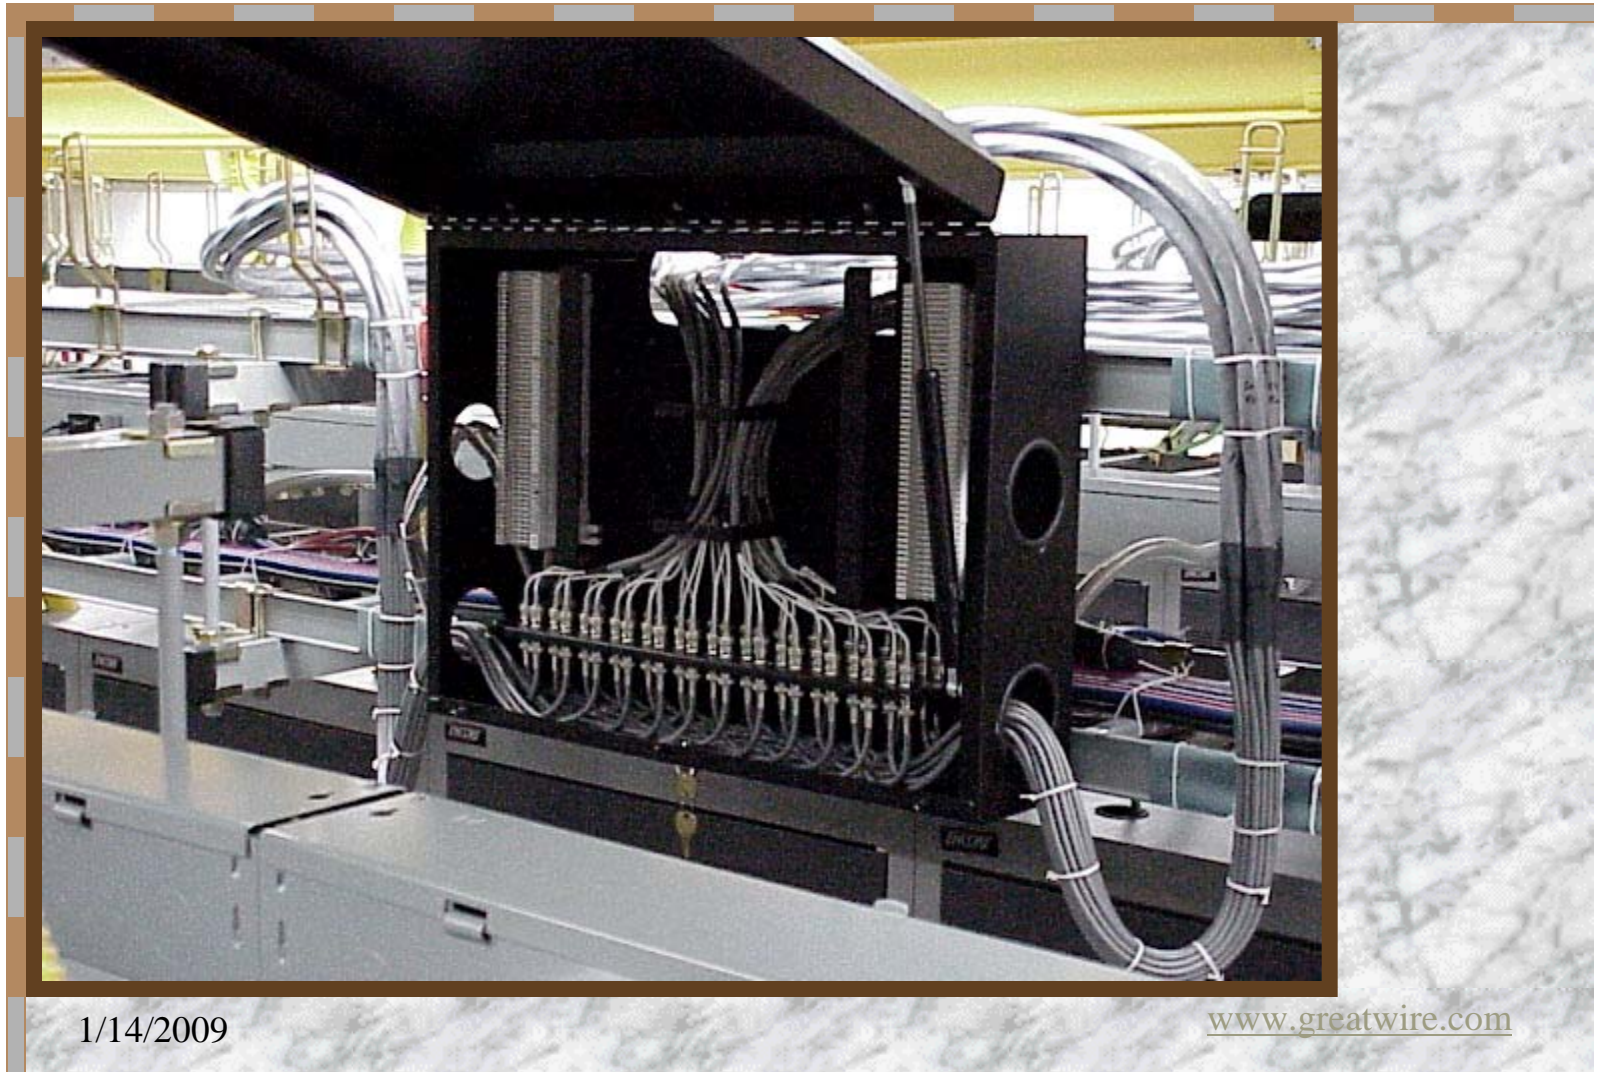

Features

Specs

Price List

Features & Benefits

- The IDF is designed to mount easily to the ladder rack via a specially designed unistrut and doesn't take up any valuable real-estate.

Features

Specs

Price List

Loaded IDF

Features

Specs

Price List

1/14/2009

www.greatwire.com

■ IDF Solution for Level (3) Communications

Features